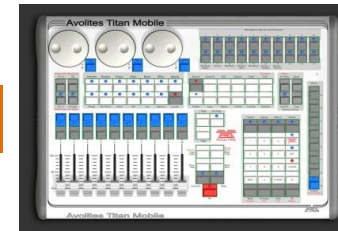

Starcloth, Stage Drapes, Pipe and Drape Systems

Description	Day/Wknd	Week	Qty Available
Black Drapes 4m x 3m, can be hung either way, complete with spanfix connectors.	£15.00	£30.00	5
Black Drapes 6m x 3.5m, can be hung either way, complete with spanfix connectors.	£20.00	£40.00	3
8m x 4m DMX Tri LED STARCLOTH 192 tricolour LEDS in fireproof wool serge cloth	£95.00	£180.00	2
Global Truss Adjustable Pipe 1.8m - 4.2m with heavy duty base	£15.00	£30.00	5
Global Truss Adjustable cross bar 2.1m - 3.6m	£5.00	£10.00	3
Global Truss Adjustabel cross bar 1.3m - 2.1m	£5.00	£10.00	2